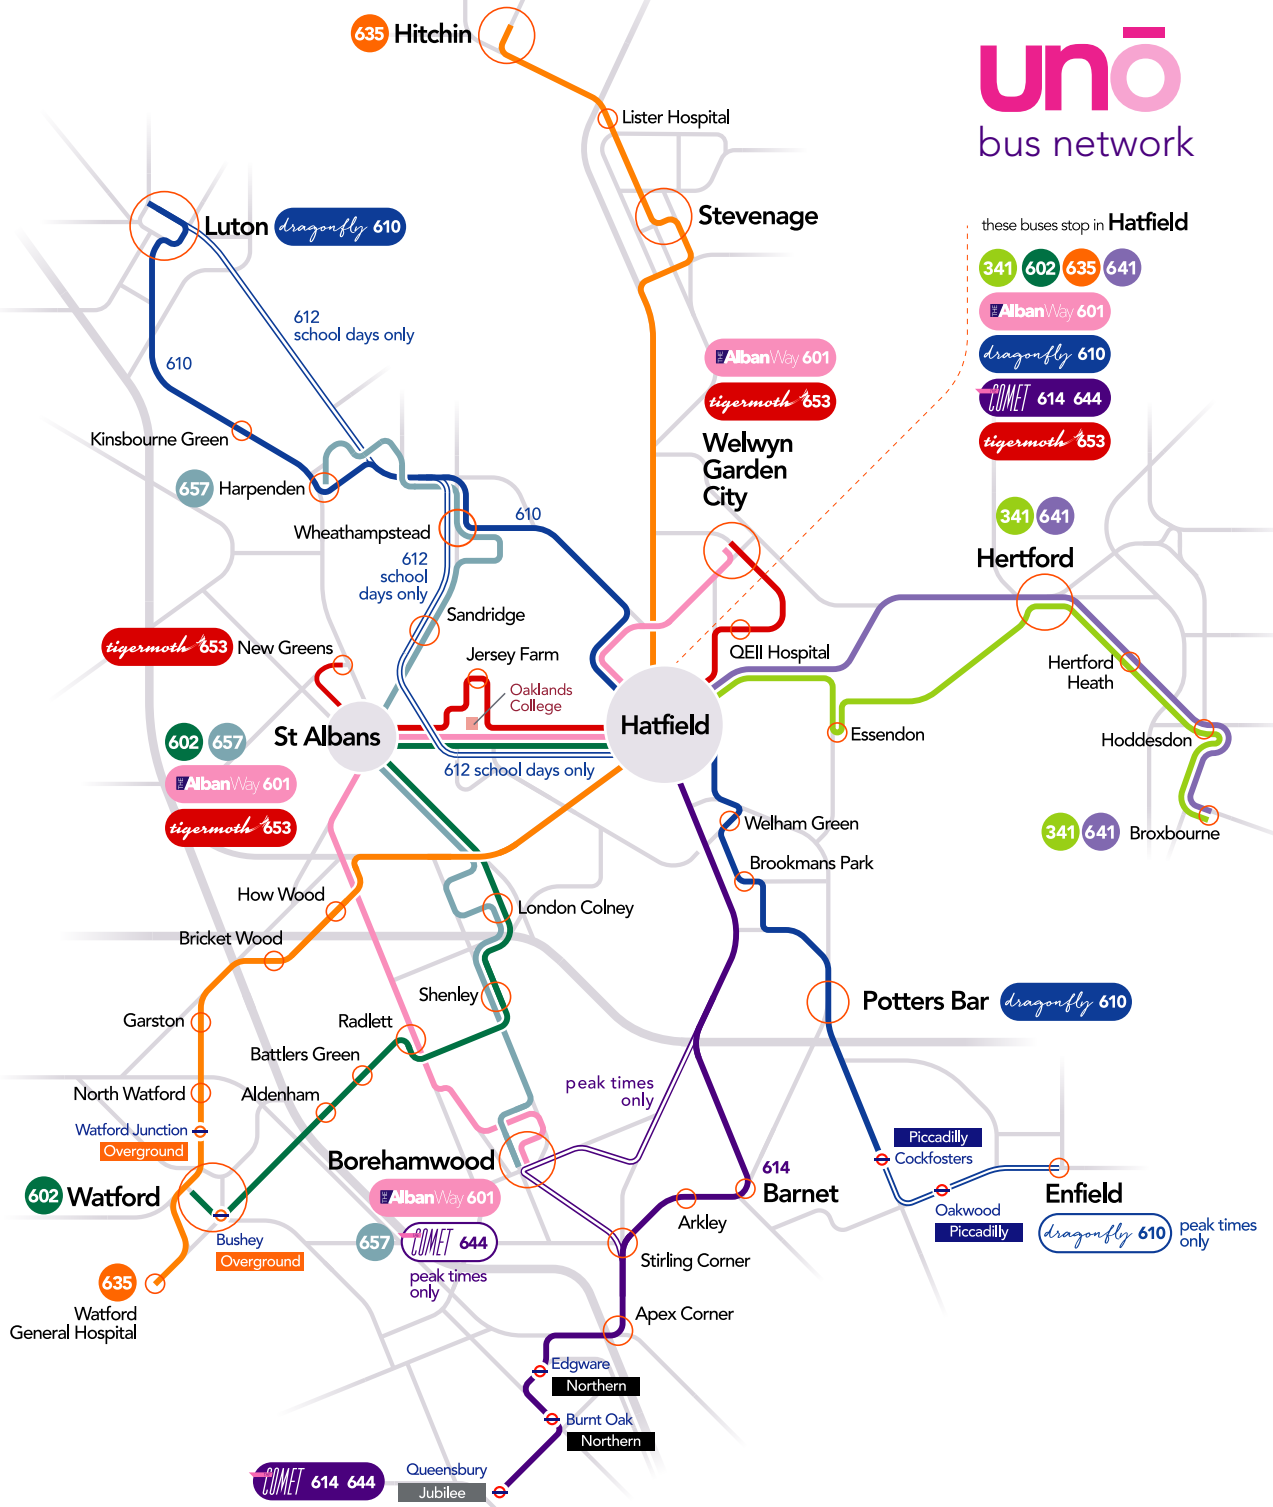

# unō bus network

these buses stop in Hatfield

- 341 602 635 641
- Alban Way 601
- dragonfly 610
- COMET 614 644
- tigermoth 653

341 641

Hertford

Hertford Heath  
Hoddesdon  
341 641 Broxbourne

Potters Bar dragonfly 610

Piccadilly  
Cockfosters  
614  
Oakwood  
Piccadilly  
Enfield  
dragonfly 610 (peak times only)

Edgware Northern  
Burnt Oak Northern  
Queensbury Jubilee  
COMET 614 644